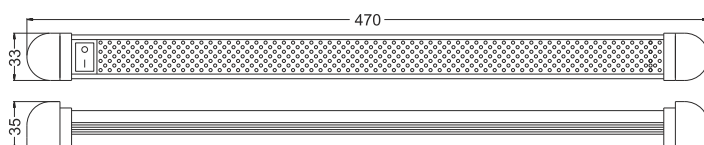

AquaLED Swivel lamp,  
30 LED,  
12/24V DC Multivolt

Code: 70685

Dimensions

### Technical specifications

Material	Aluminium
Housing colour	Chrome
Total Power Consumption	5,1W
Input Voltage	12-28V DC
Current	12V@0,43A
Output Luminous Flux	165lm
LED source	30 x SMD LED
Correlated Colour Temperature (CCT)	4000K
Colour Rendering Index (CRI)	>80
IP Rating	IP20
LED lifetime	>50,000h
Operating Temperature	-40 °C to +50 °C
Weight	0,3kg
Beam Angle	80°
Power Cable	Pre-wired
Dimmable	No

### Similar products

70684

1,95W, 12-28V DC  
63lm, IP20

72387

9,6W, 12-28V DC  
960lm, IP20

72388

5,5W, 10-30V DC  
463lm, IP67